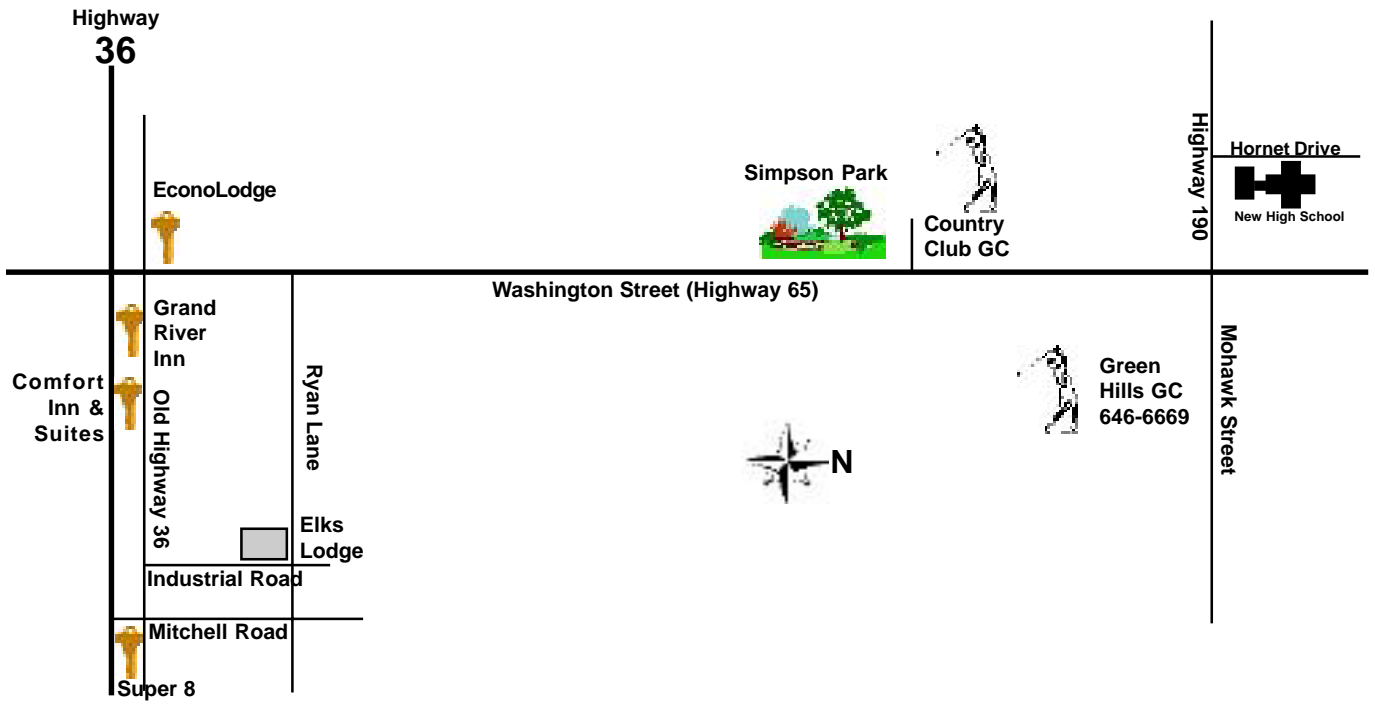

- Motels Available -

Comfort Inn & Suites
 Highway 36 & 65
 Chillicothe, MO 64601
 (660) 646-9900

Grand River Inn
 Highway 36 & 65
 Chillicothe, MO 64601
 (660) 646-6590

EconoLodge
 Highway 36 & 65
 Chillicothe, MO 64601
 (660) 646-0572

Super 8
 Highway 36 & Mitchell Road
 Chillicothe, MO 64601
 (660) 646-7888

- Motels Available -

Comfort Inn & Suites
 Highway 36 & 65
 Chillicothe, MO 64601
 (660) 646-9900

Grand River Inn
 Highway 36 & 65
 Chillicothe, MO 64601
 (660) 646-6590

EconoLodge
 Highway 36 & 65
 Chillicothe, MO 64601
 (660) 646-0572

Super 8
 Highway 36 & Mitchell Road
 Chillicothe, MO 64601
 (660) 646-7888